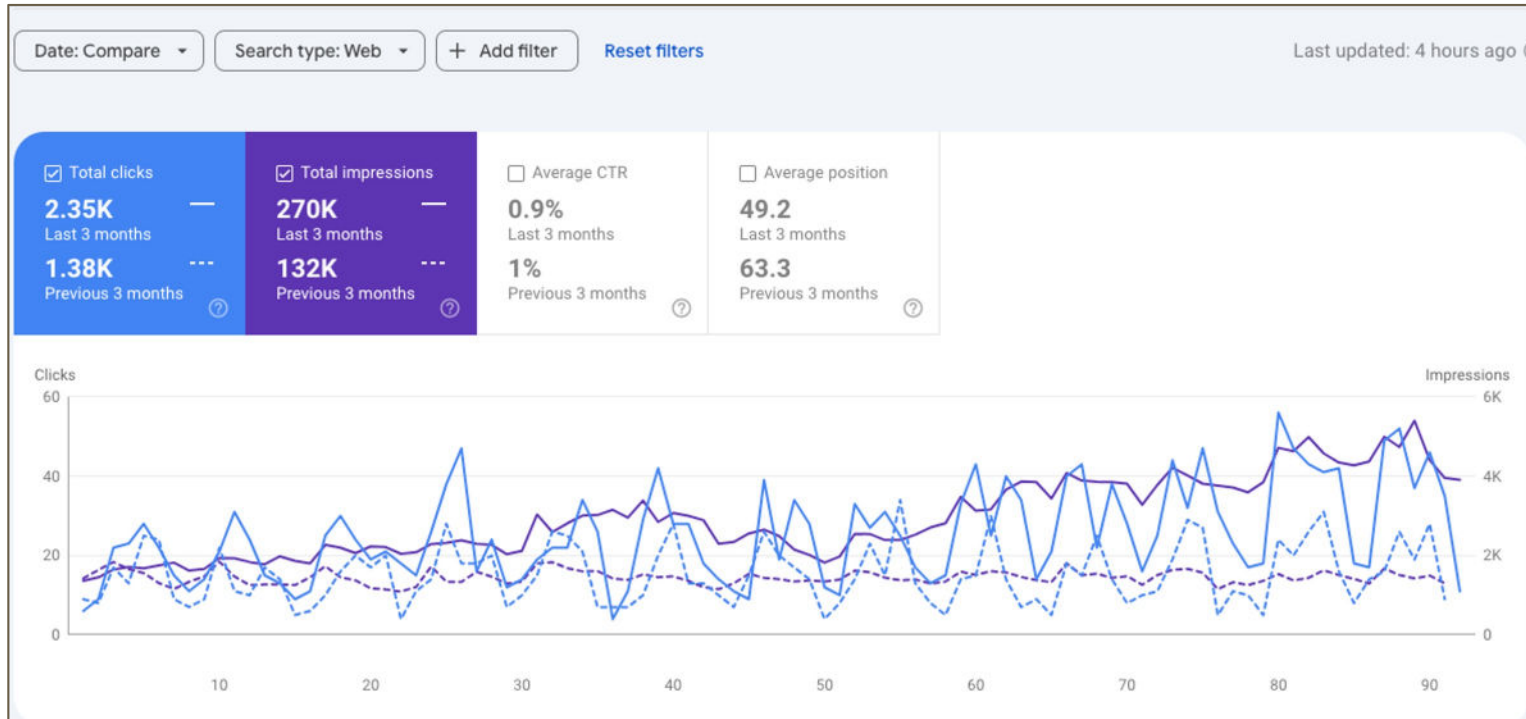

# Google Search Console Performance Overview

**NOTE:** It shows website performance on search results. Over the last 3 months, the website received **2.35K** clicks and **270K** impressions.

# Google Search Console Performance Overview (3 months Comparison)

**NOTE:** The comparison between the last 3 months and the previous 3 months shows significant growth. The website has seen a remarkable improvement, with clicks increasing from 1.38K to 2.35K (**Approx 52% Increase**) and impressions jumping from 132K to 270K (**Approx 68% increase**).

# Google Search Console Performance Overview (6 months Comparison)

**NOTE:** Over the past 6 months, clicks have increased from **2.21K to 3.73K**, while impressions increased from **295K to 402K**. This reflects a positive trend in visibility and user engagement.