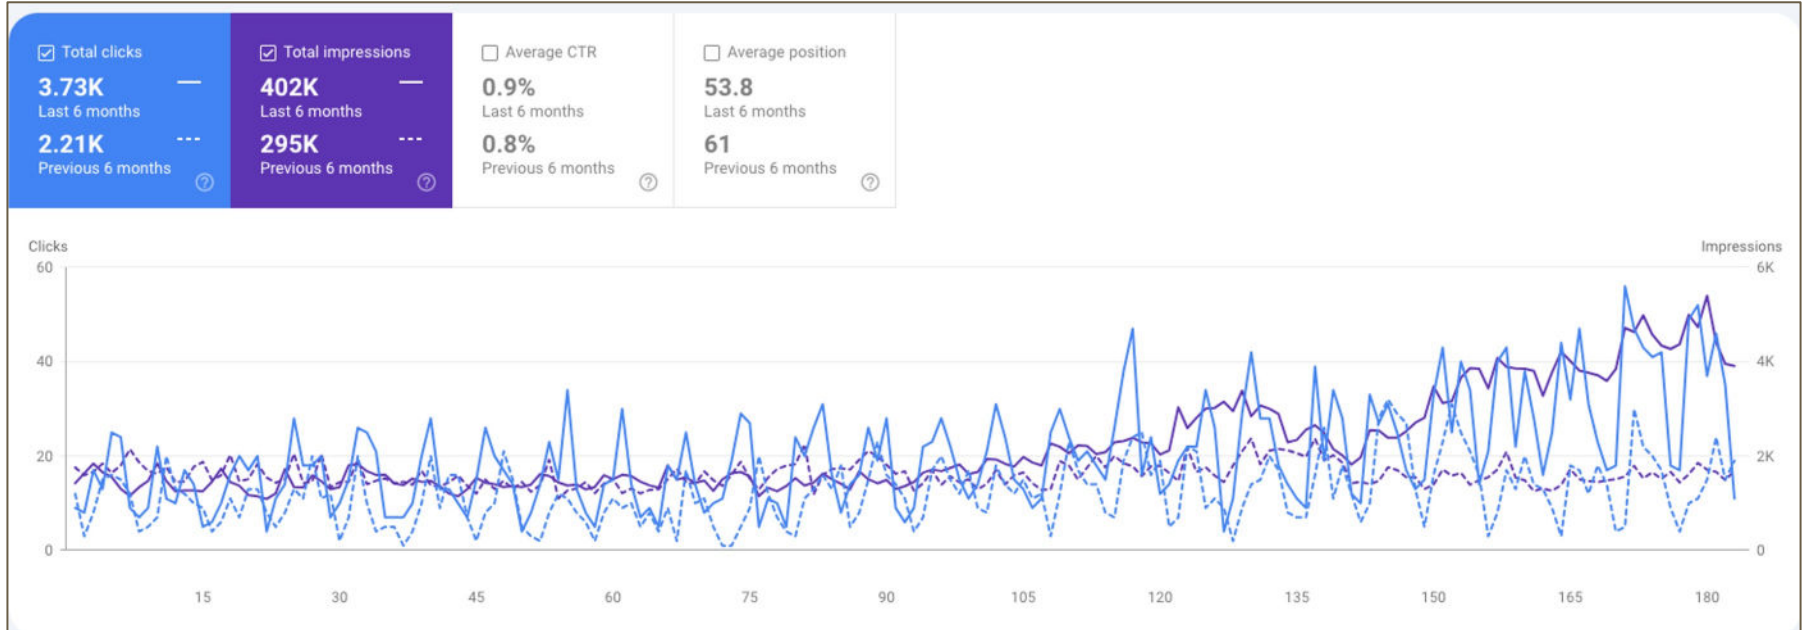

# Google Search Console Performance Overview

**NOTE:** It shows website performance on search results. Over the last 3 months, the website received **2.35K** clicks and **270K** impressions.

# Google Search Console Performance Overview (3 months Comparison)

**NOTE:** The comparison between the last 3 months and the previous 3 months shows significant growth. The website has seen a remarkable improvement, with clicks increasing from 1.38K to 2.35K (**Approx 52% Increase**) and impressions jumping from 132K to 270K (**Approx 68% increase**).

# Google Search Console Performance Overview (6 months Comparison)

**NOTE:** Over the past 6 months, clicks have increased from **2.21K to 3.73K**, while impressions increased from **295K to 402K**. This reflects a positive trend in visibility and user engagement.