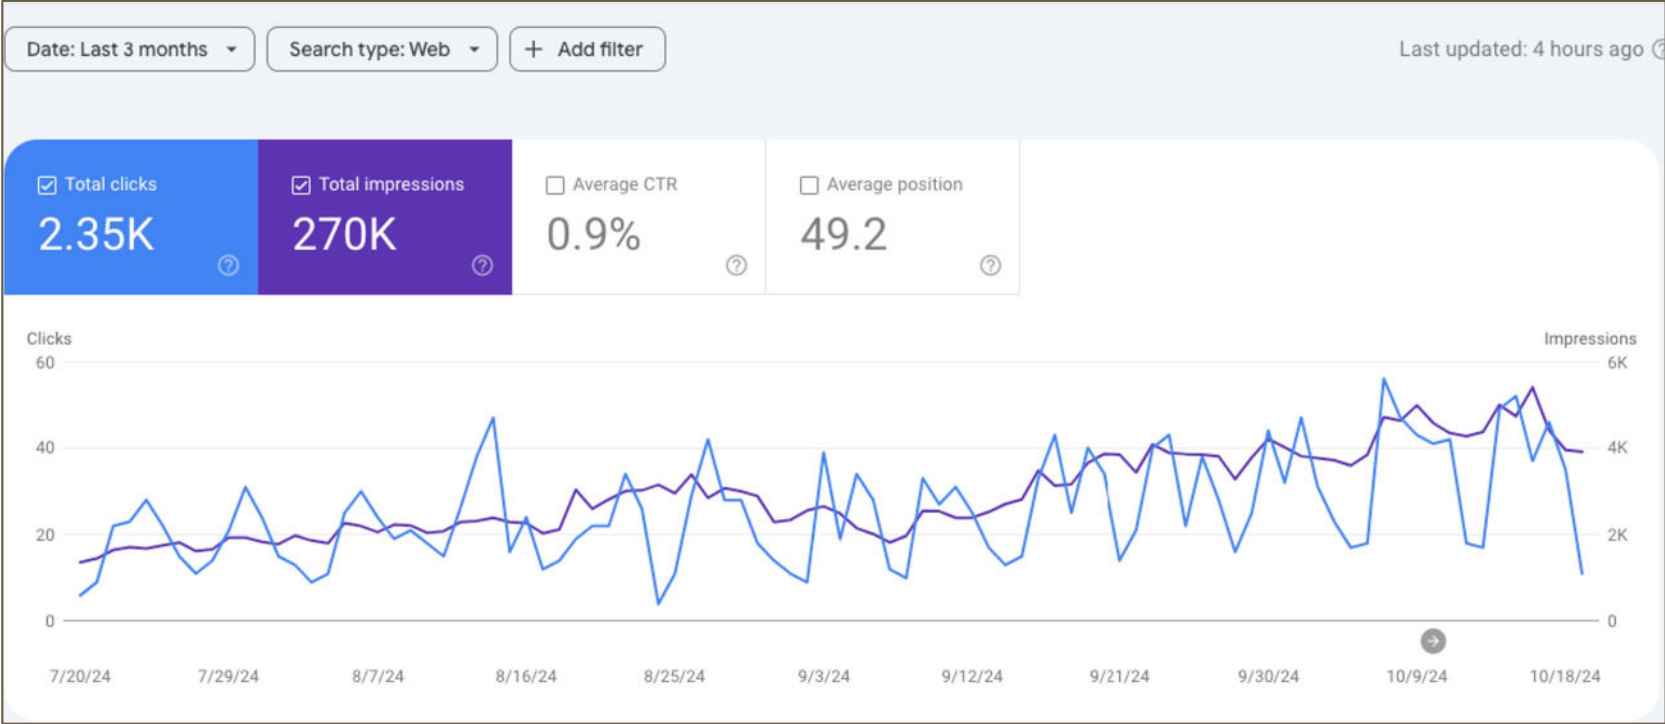

# Google Search Console Performance Overview

**NOTE:** It shows website performance on search results. Over the last 3 months, the website received **2.35K** clicks and **270K** impressions.

# Google Search Console Performance Overview (3 months Comparison)

**NOTE:** The comparison between the last 3 months and the previous 3 months shows significant growth. The website has seen a remarkable improvement, with clicks increasing from 1.38K to 2.35K (**Approx 52% Increase**) and impressions jumping from 132K to 270K (**Approx 68% increase**).

# Google Search Console Performance Overview (6 months Comparison)

**NOTE:** Over the past 6 months, clicks have increased from **2.21K to 3.73K**, while impressions increased from **295K to 402K**. This reflects a positive trend in visibility and user engagement.

The screenshot displays the 'Your growing content' section of Google Search Console, comparing performance to the previous period. It lists three URLs with their respective search queries and growth metrics. The second URL is highlighted with a red border.